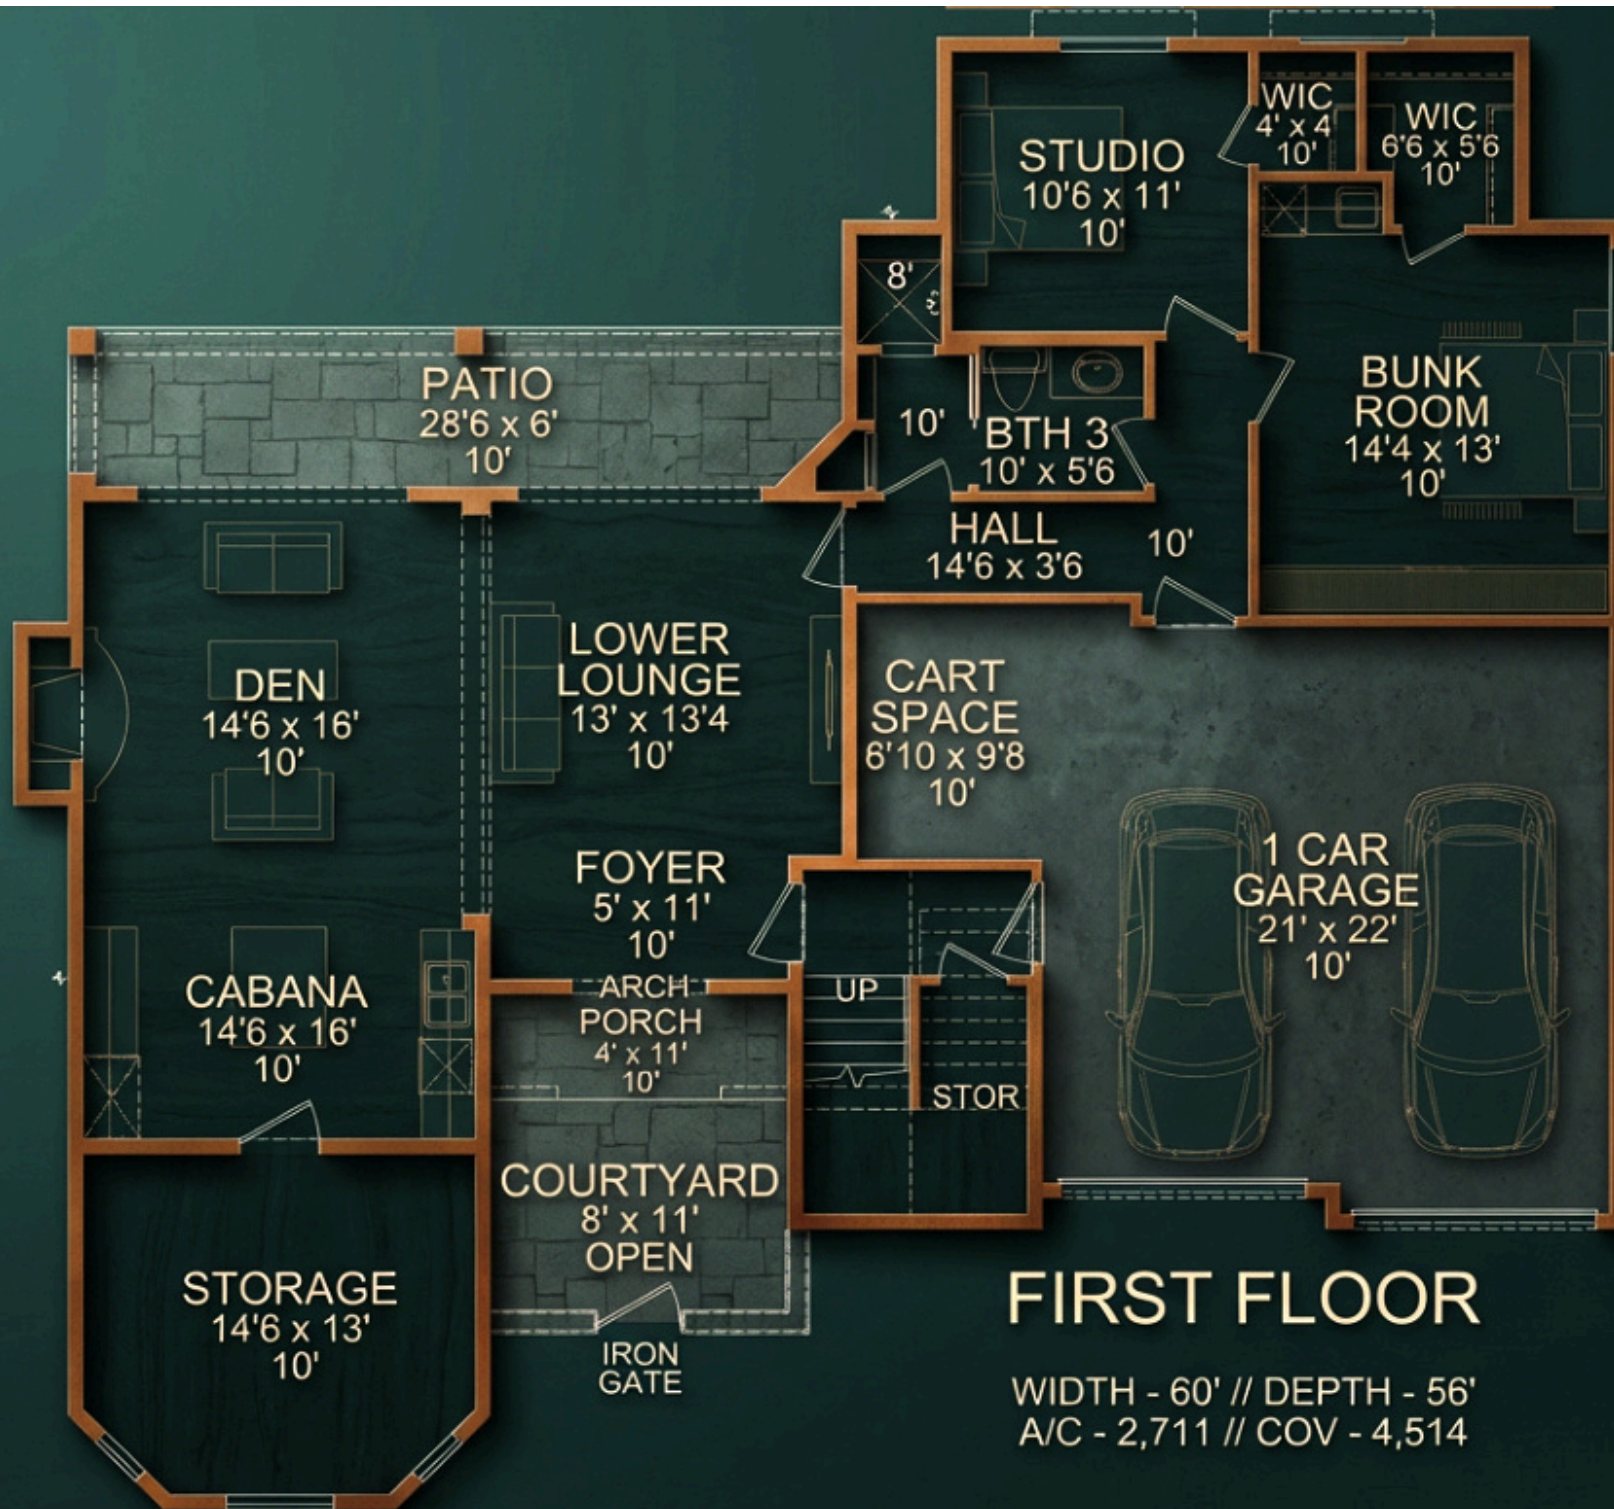

 [@nuviraspace](https://www.instagram.com/nuviraspace)

 [@nuviraspace](https://www.pinterest.com/nuviraspace)

 nuviraspace.com

 contact@nuviraspace.com

nuvira
↑ space

1 FLOOR

FIRST FLOOR

WIDTH - 60' // DEPTH - 56'
A/C - 2,711 // COV - 4,514

2 FLOOR